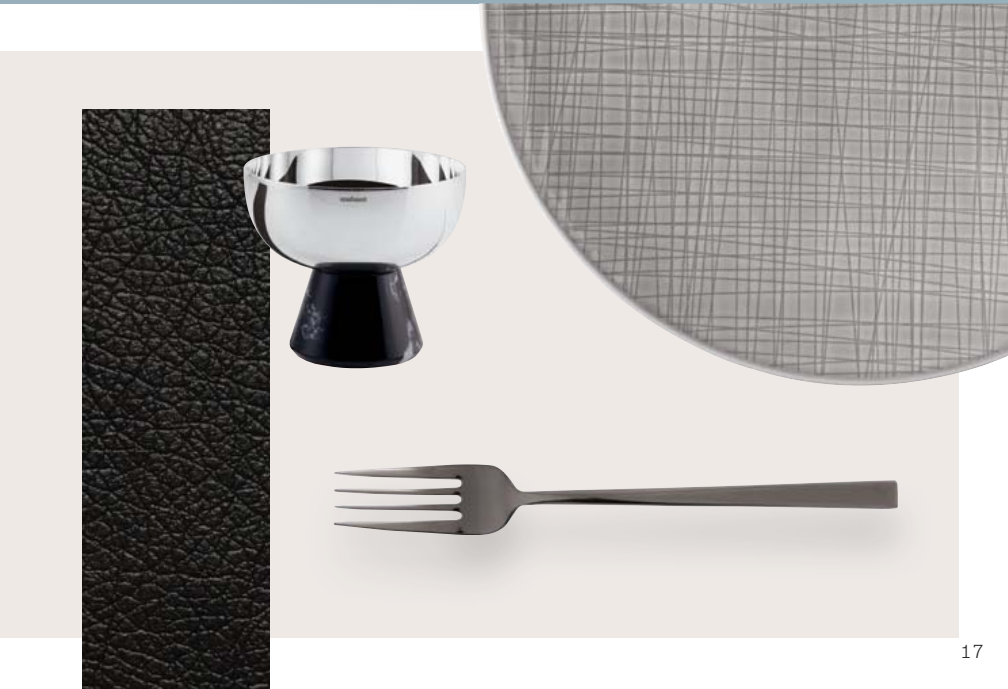

Rosenthal

HOTEL & RESTAURANT SERVICE